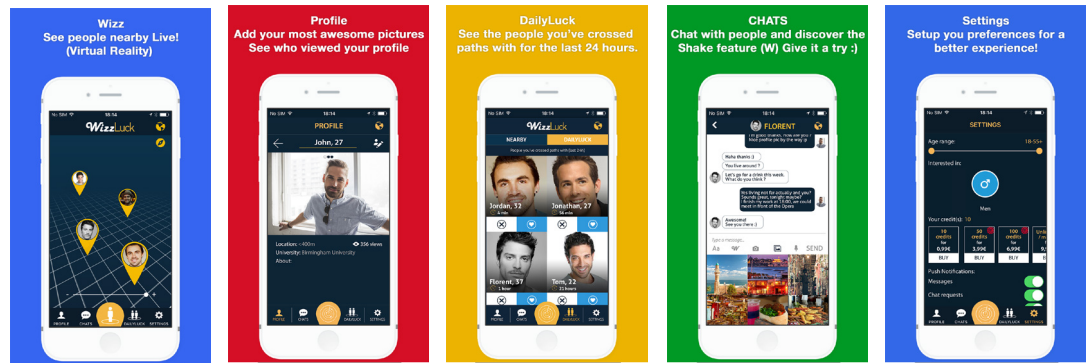

WizzLuck

PRESS RELEASE

The first augmented reality dating app specially designed for the gay community
Shake, Laugh & Love

WizzLuck is an augmented reality gay dating app that send random and funny pickup lines to connect with people nearby.

WizzLuck is an app conducted for very close proximities, specially designed for the gay community and perfectly adapted to urban spaces.

The Wizz is "augmented reality interface" that gives the ability to precisely locate users within 500 meters . Users can find on their 'Wizz' those they have seen in real life interaction before engaging a conversation.

The DailyLuck shows on a timeline people you have crossed paths with within the last 24H. The Nearby shows further users located above 500meters.

The Shake is an innovative feature in the chat that allows users to break the ice by sending random and funny pick-up lines and then help communicate with humor and originality.

The Profile is your personal page in which you can add, edit your personal information and pictures but also look at who has recently viewed your profile during the day.

WizzLuck is 100% free to download and based on an InApp purchases model.